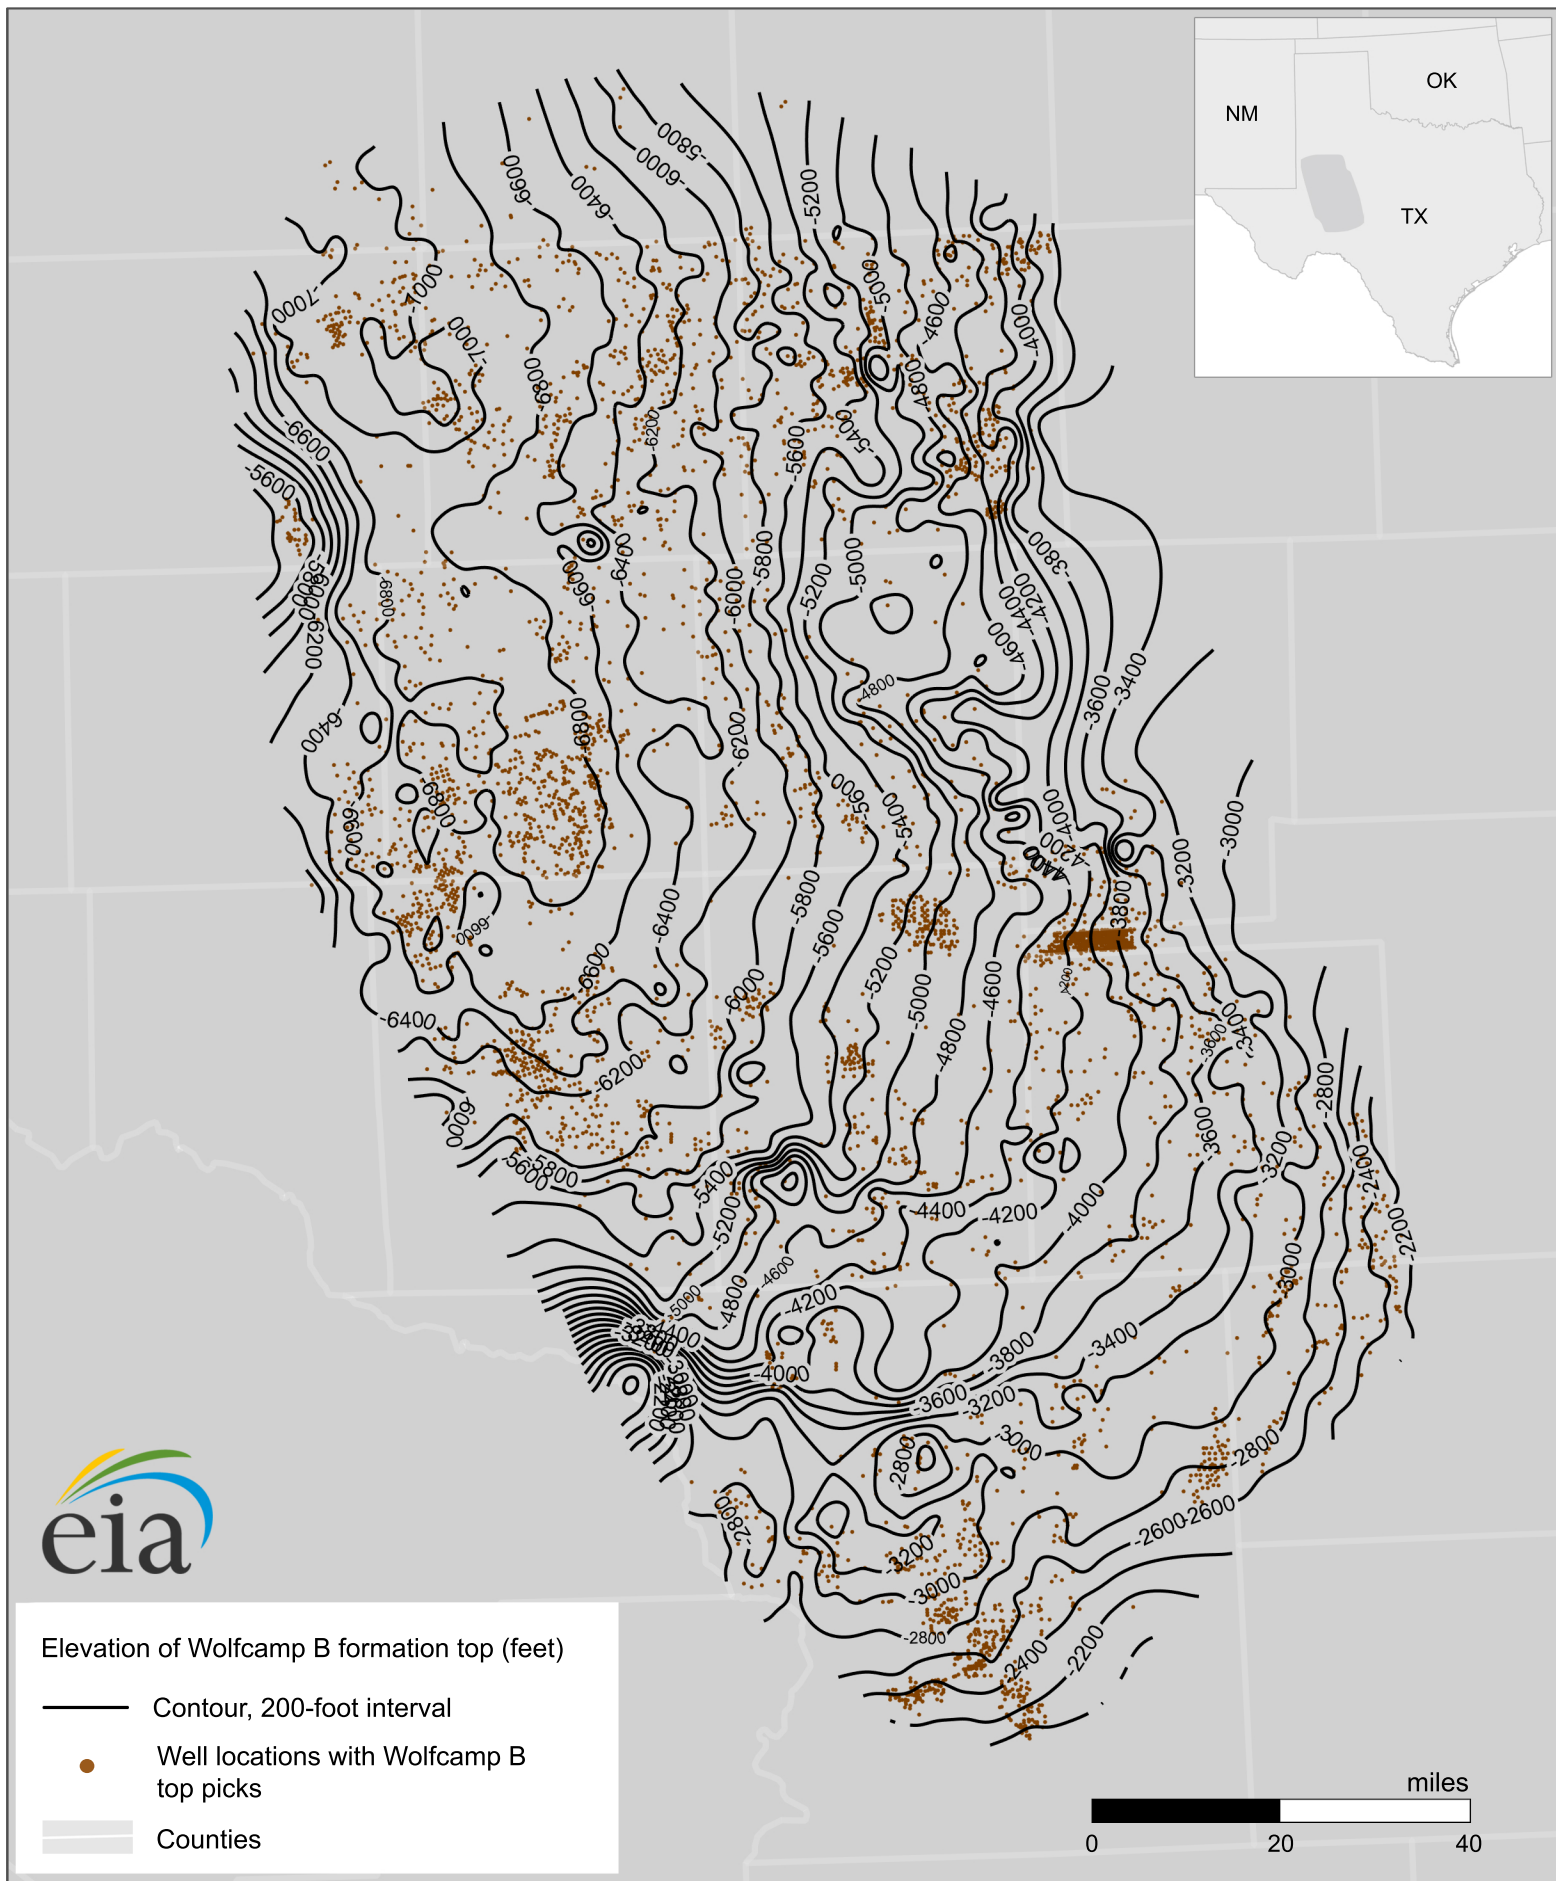

Well locations with Wolfcamp B top picks (Midland Basin)

Source: U.S. Energy Information Administration based on Enverus (DrillingInfo) Inc., U.S. Geological Survey. Updated April 2020.